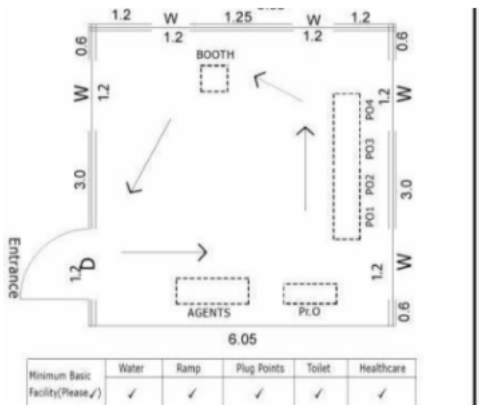

Nazri Naksha

Google Map View

Polling Station Building Front View

Polling Station Front View

Cad View

Key MAP View