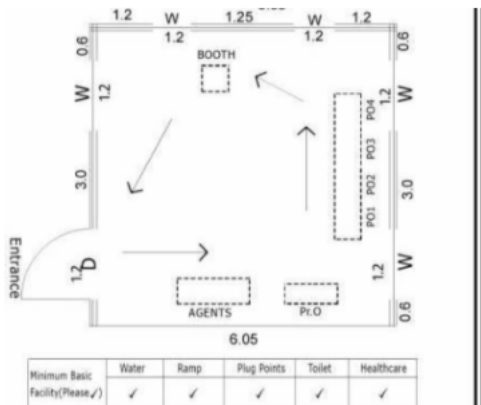

Nazri Naksha

Google Map View

Polling Station Building Front View

Polling Station Front View

Cad View

Key MAP View