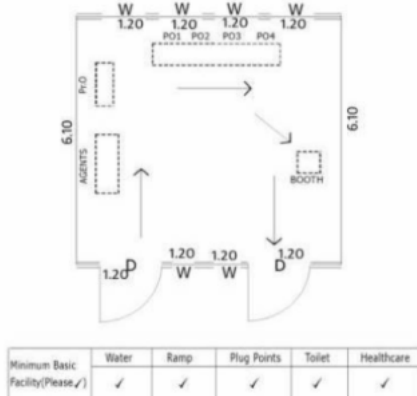

Nazri Naksha

Google Map View

Polling Station Building Front View

Polling Station Front View

Cad View

Key MAP View