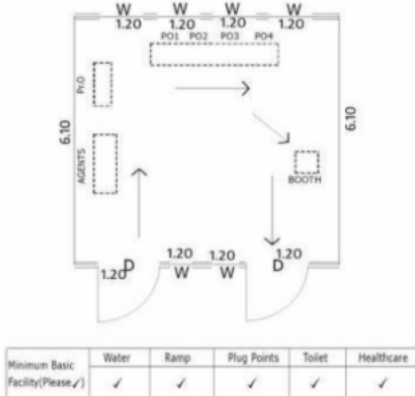

Nazri Naksha

Google Map View

Polling Station Building Front View

Polling Station Front View

Cad View

Key MAP View