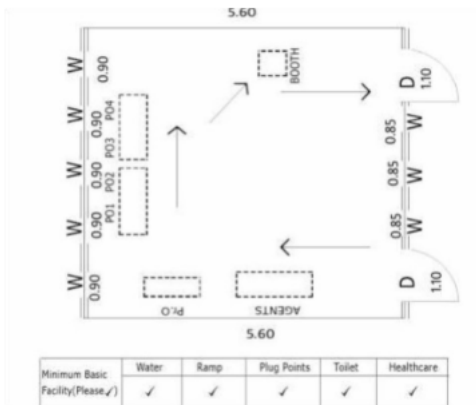

Nazri Naksha

Google Map View

Polling Station Building Front View

Polling Station Front View

Cad View

Key MAP View