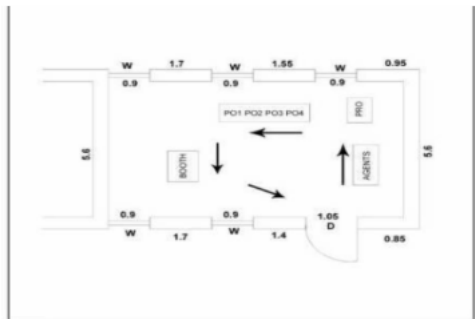

Nazri Naksha

Google Map View

Polling Station Building Front View

Polling Station Front View

Cad View

Minimum Basic Facility (Please ✓)	Water	Ramp	Plug Points	Toilet	Health Care
	✓	✓	✓	✓	✓

Key MAP View