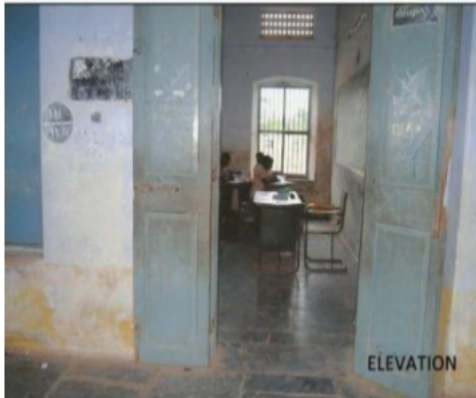

Polling Station Building Front View