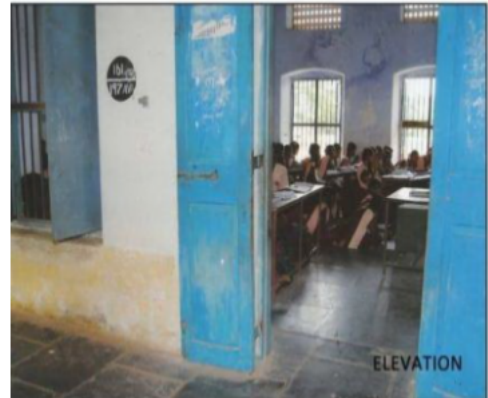

Polling Station Front View