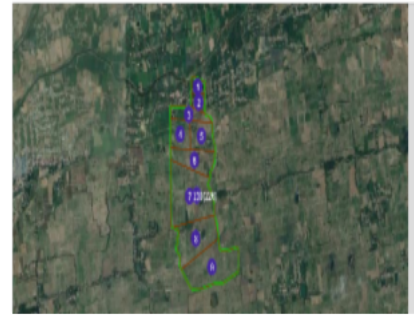

Nazri Naksha

Google Map View