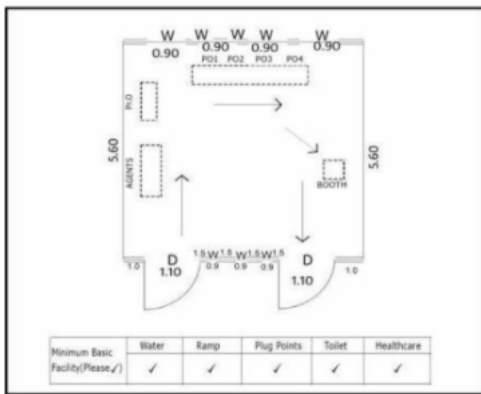

Nazri Naksha

Google Map View

Polling Station Building Front View

Polling Station Front View

Cad View

Key MAP View