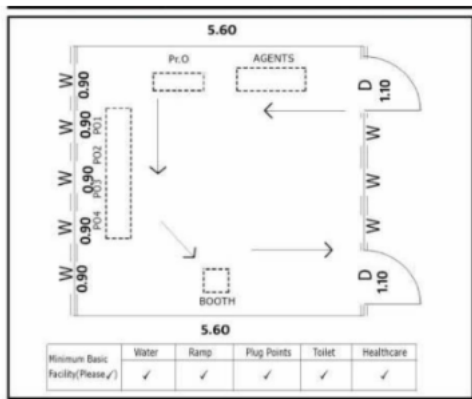

Nazri Naksha

Google Map View

Polling Station Building Front View

Polling Station Front View

Cad View

Key MAP View