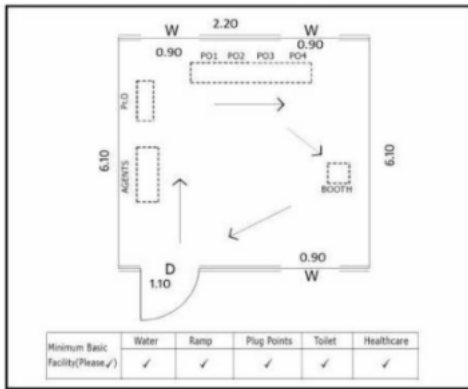

Nazri Naksha

Google Map View

Polling Station Building Front View

Polling Station Front View

Cad View

Key MAP View