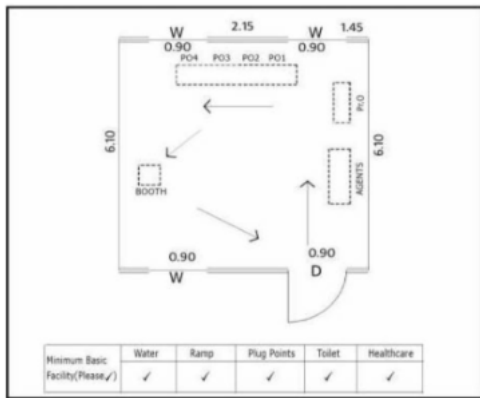

Nazri Naksha

Google Map View

Polling Station Building Front View

Polling Station Front View

Cad View

Key MAP View