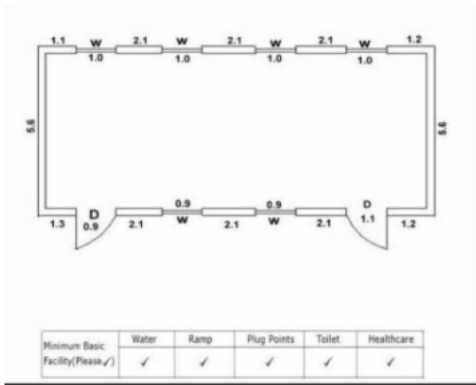

Nazri Naksha

Google Map View

Polling Station Building Front View

Polling Station Front View

Cad View

Key MAP View