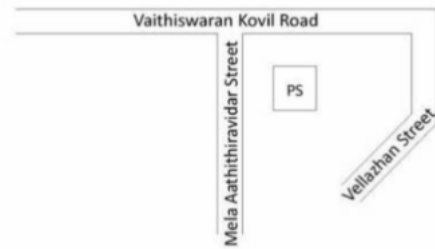

Nazri Naksha

Google Map View