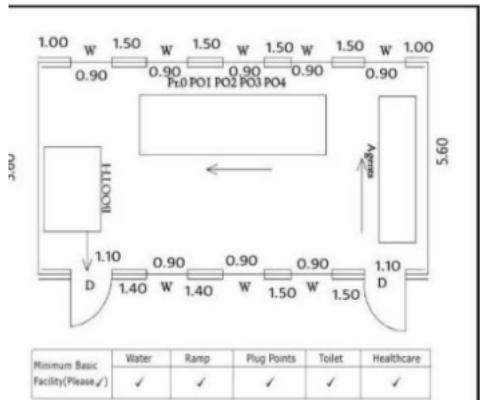

Nazri Naksha

Google Map View

Polling Station Building Front View

Polling Station Front View

Cad View

Key MAP View