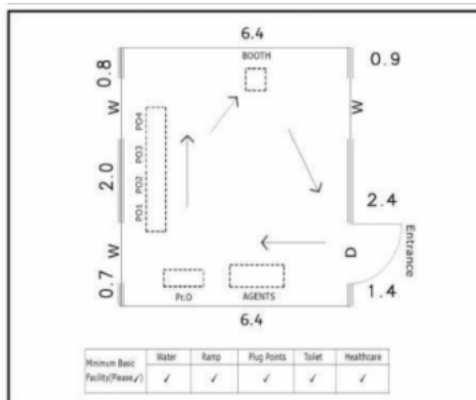

Nazri Naksha

Google Map View

Polling Station Building Front View

Polling Station Front View

Cad View

Key MAP View