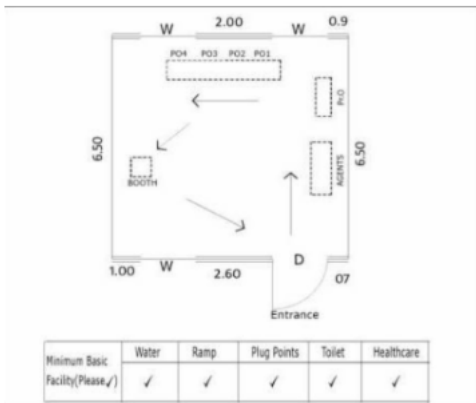

Nazri Naksha

Google Map View

Polling Station Building Front View

Polling Station Front View

Cad View

Key MAP View