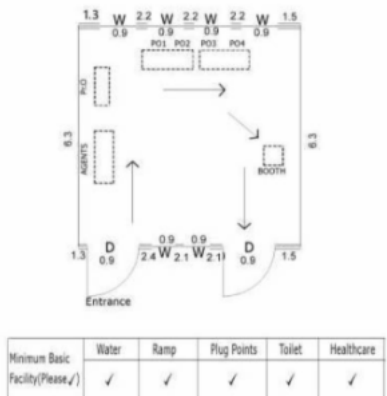

Nazri Naksha

Google Map View

Polling Station Building Front View

Polling Station Front View

Cad View

Key MAP View