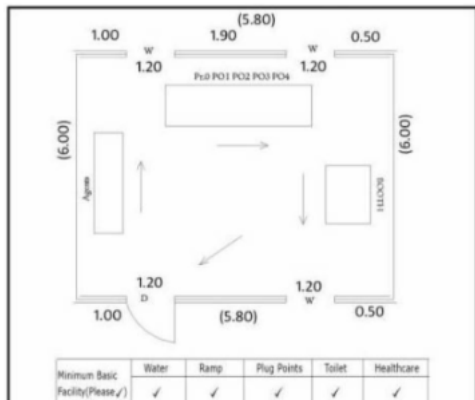

Nazri Naksha

Google Map View

Polling Station Building Front View

Polling Station Front View

Cad View

Key MAP View