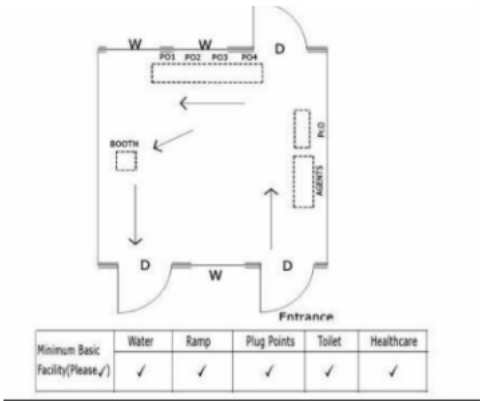

Nazri Naksha

Google Map View

Polling Station Building Front View

Polling Station Front View

Cad View

Key MAP View