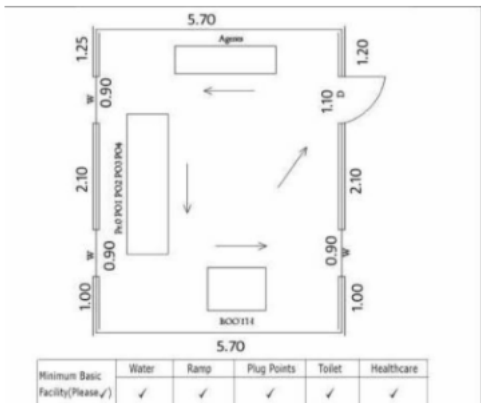

Nazri Naksha

Google Map View

Polling Station Building Front View

Polling Station Front View

Cad View

Key MAP View