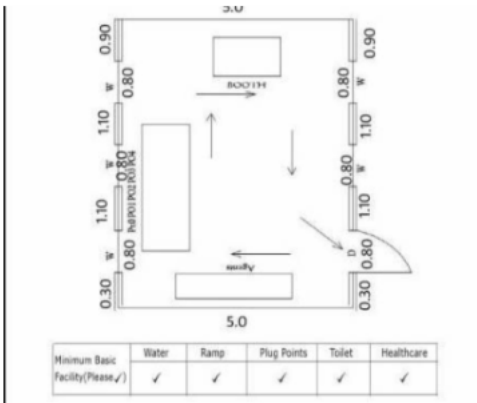

Nazri Naksha

Google Map View

Polling Station Building Front View

Polling Station Front View

Cad View

Key MAP View