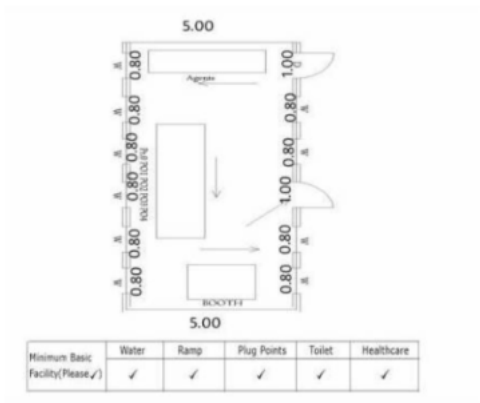

Nazri Naksha

Google Map View

Polling Station Building Front View

Polling Station Front View

Cad View

Key MAP View