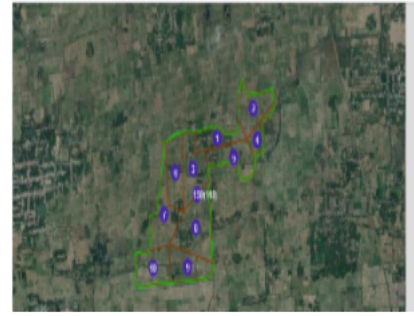

Nazri Naksha

Google Map View