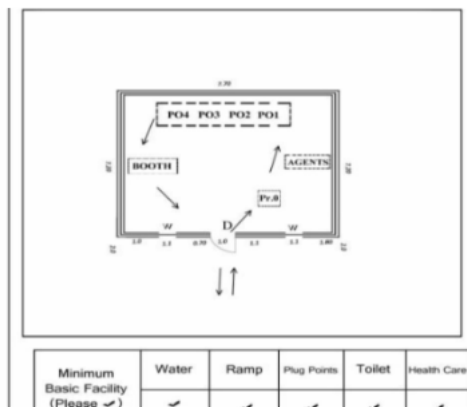

Nazri Naksha

Google Map View

Polling Station Building Front View

Polling Station Front View

Cad View

Key MAP View