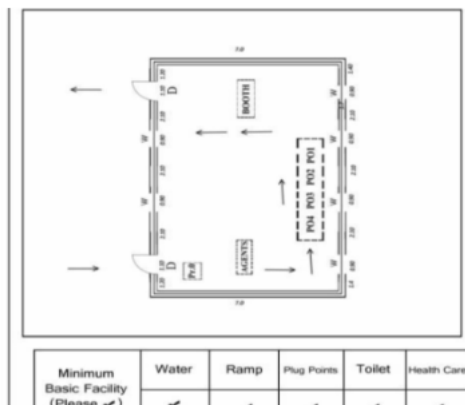

Nazri Naksha

Google Map View

Polling Station Building Front View

Polling Station Front View

Cad View

Key MAP View