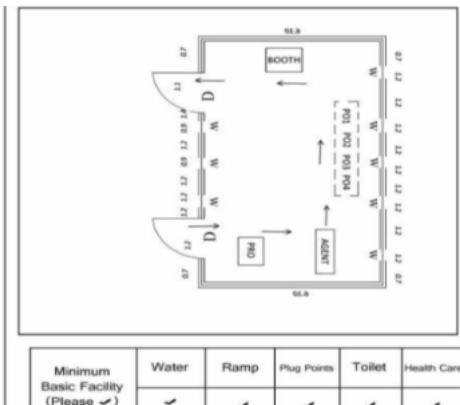

Nazri Naksha

Google Map View

Polling Station Building Front View

Polling Station Front View

Cad View

Key MAP View