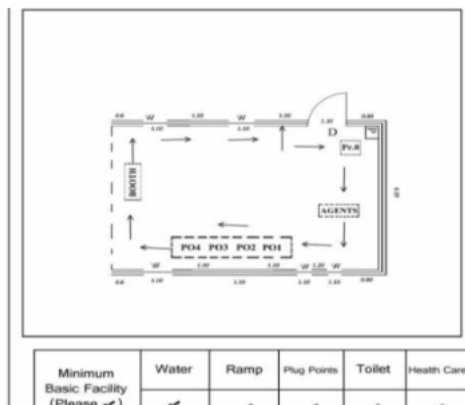

Nazri Naksha

Google Map View

Polling Station Building Front View

Polling Station Front View

Cad View

Key MAP View