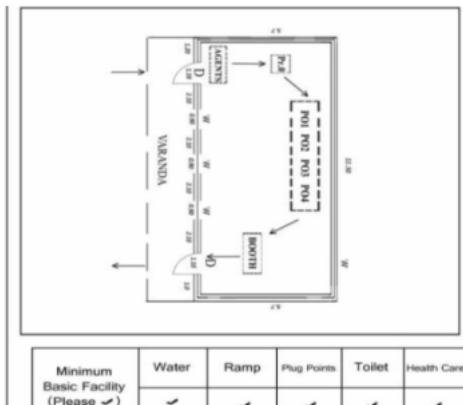

Nazri Naksha

Google Map View

Polling Station Building Front View

Polling Station Front View

Cad View

Key MAP View