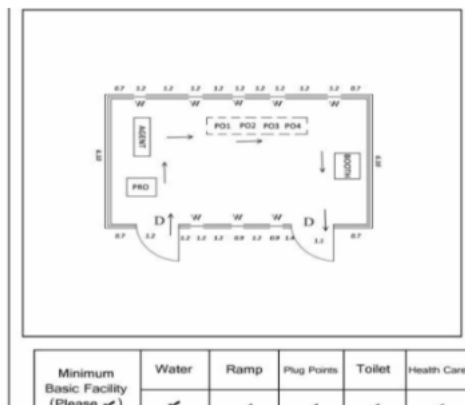

Nazri Naksha

Google Map View

Polling Station Building Front View

Polling Station Front View

Cad View

Key MAP View