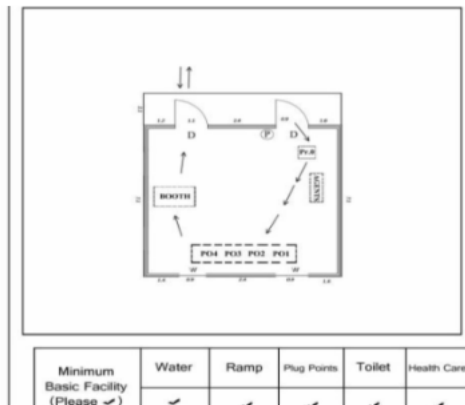

Nazri Naksha

Google Map View

Polling Station Building Front View

Polling Station Front View

Cad View

Key MAP View