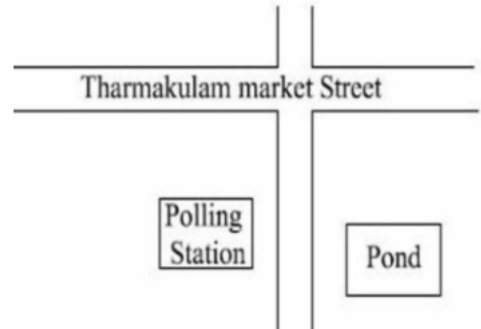

Nazri Naksha

Google Map View