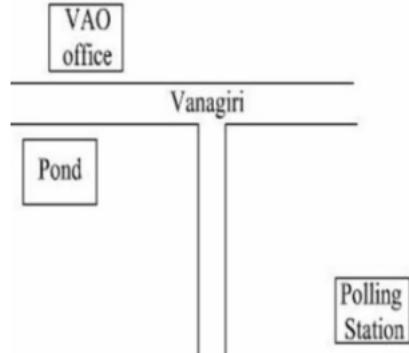

Nazri Naksha

Google Map View