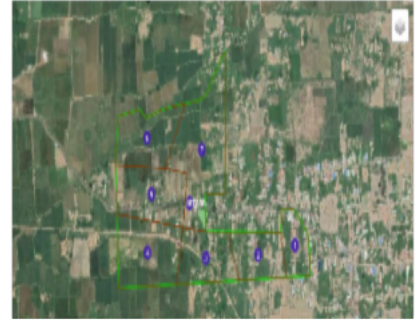

Nazri Naksha

Google Map View