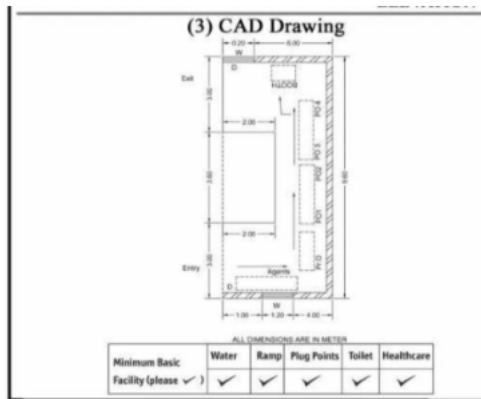

Nazri Naksha

Google Map View

Polling Station Building Front View

Polling Station Front View

Cad View

Key MAP View