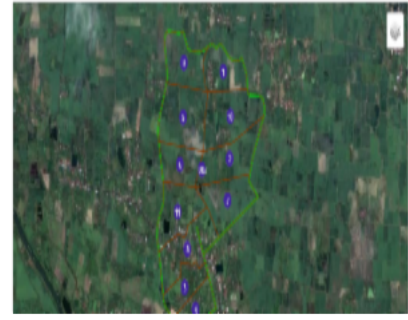

Nazri Naksha

Google Map View