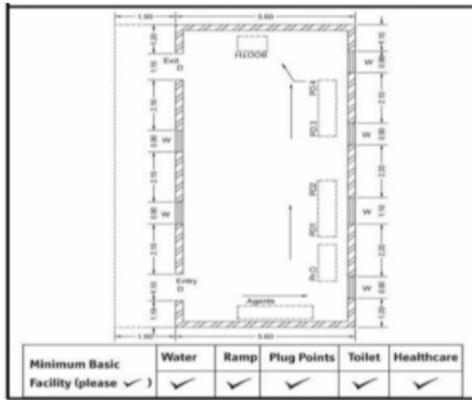

Nazri Naksha

Google Map View

Polling Station Building Front View

Polling Station Front View

Cad View

Key MAP View