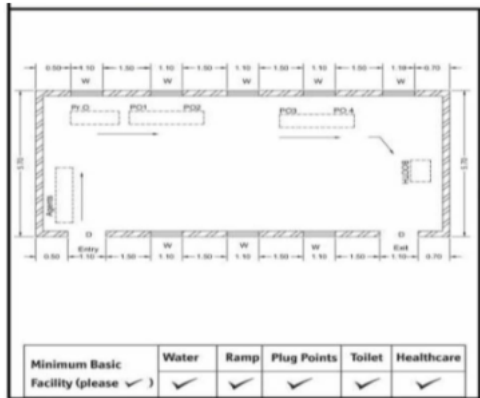

Nazri Naksha

Google Map View

Cad View