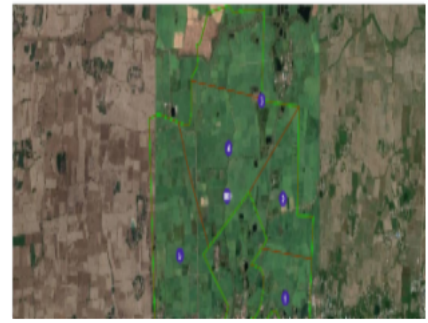

Nazri Naksha

Google Map View