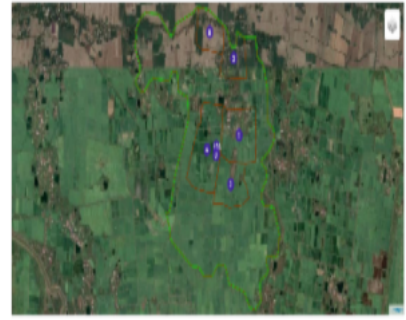

Nazri Naksha

Google Map View