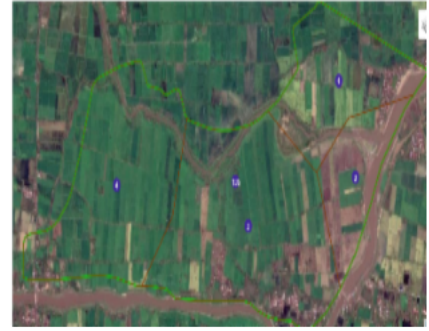

Nazri Naksha

Google Map View