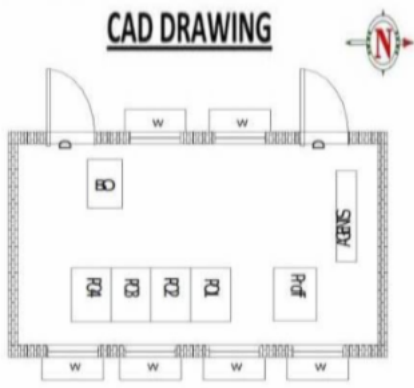

Nazri Naksha

Google Map View

Cad View