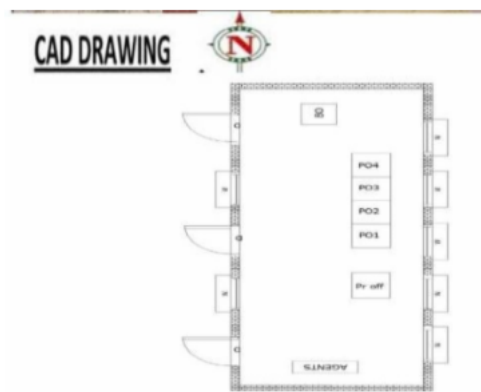

Nazri Naksha

Google Map View

Cad View