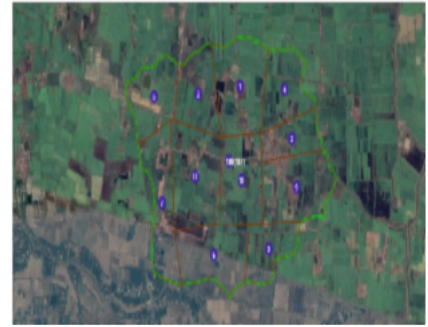

Nazri Naksha

Google Map View