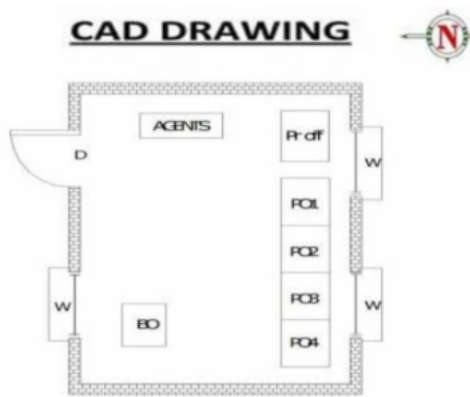

Nazri Naksha

Google Map View

Cad View