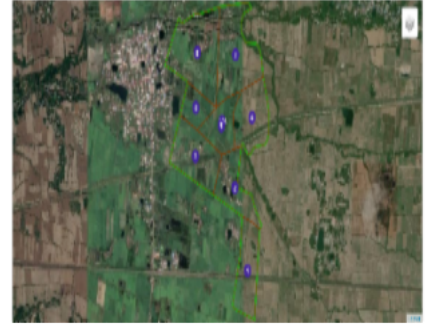

Nazri Naksha

Google Map View