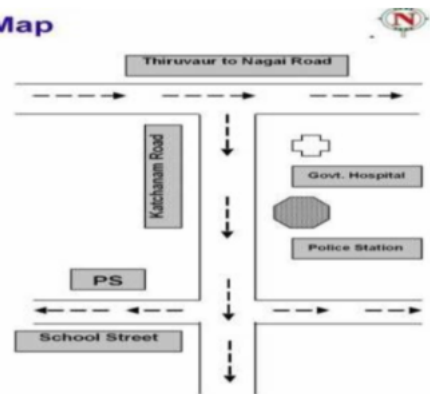

Cad View

Key MAP View

CAD Drawing

Map