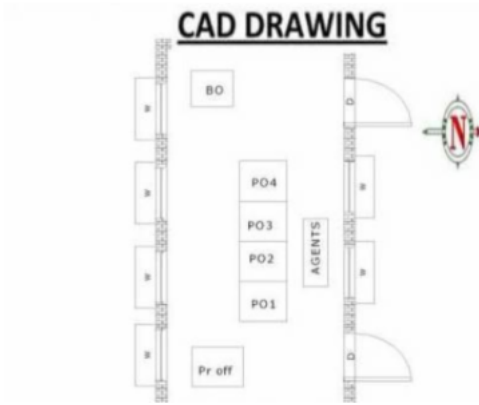

Nazri Naksha

Google Map View

Cad View