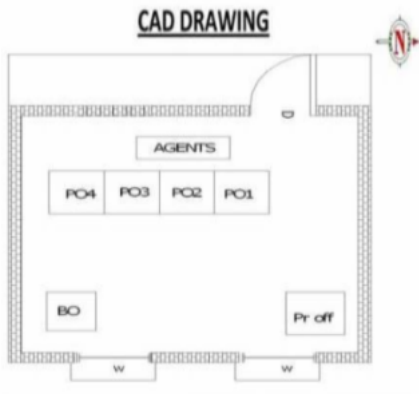

Nazri Naksha

Google Map View

Cad View