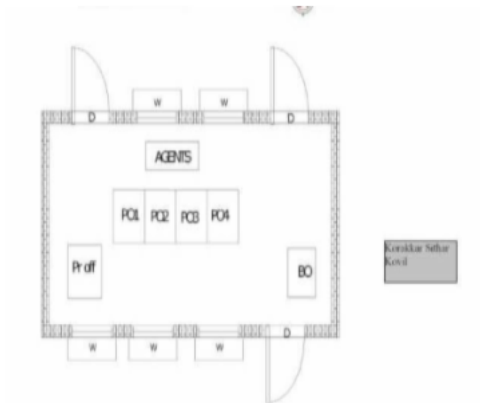

Nazri Naksha

Google Map View

Cad View